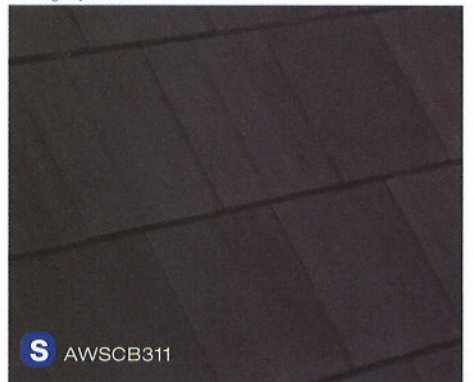

MADERA BLEND Custom Blends
Dark and light Browns and Mahogany with Brown and Mahogany flash

S AWSCB311