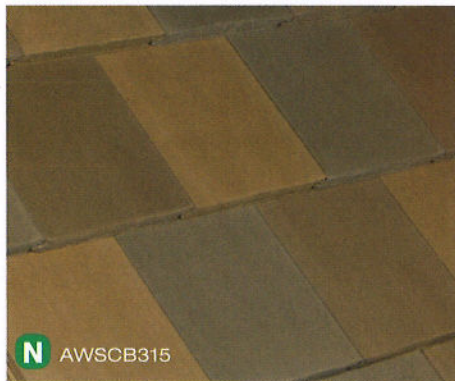

THUNDERSTORM BLEND Custom Blends
Black with Black flash

N AWSCB315

SAND DUNE BLEND Custom Blends
Tan, Light Brown, and Ash Brown