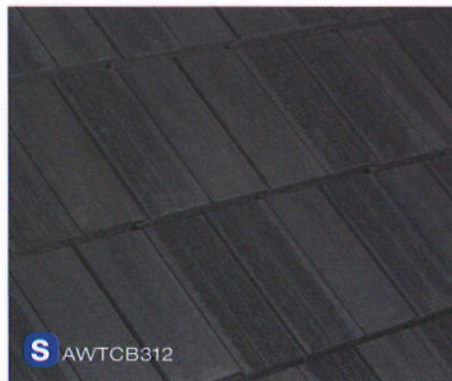

**S** AWTSC025

**RED FLINT** Standard Color-Thru  
Dark Gray with Red flash

**N** AWTSC103

**SEA GREEN** Premium Color-Thru  
Dark Green with Black flash

**N** AWTSCB300

**MADERA BLEND** Custom Blends  
Dark and light Browns and Mahogany with Brown and Mahogany flash