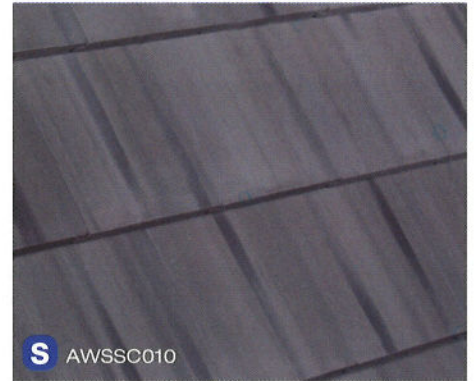

## Standard Trim

Windsor Ridge  
Windsor Rake

**W** AWSSC007

**BOUGAINVILLEA** Standard Color-Thru  
Orange Red with Red flash

**S** AWSSC009

**IMPRESSIONIST** Standard Color-Thru  
Dark Gray with Red, Black, and Yellow flash