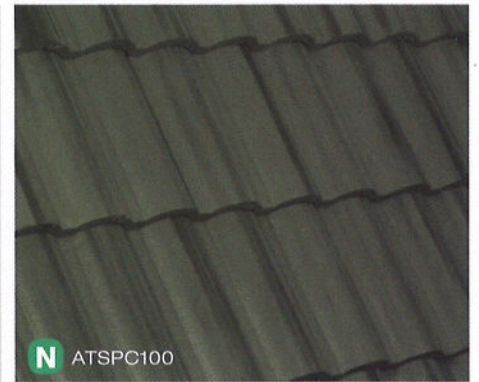

**W** ATSSC016

**SMOKED FIRECLAY** Standard Color-Thru  
Light Red with White flash

**W** ATSSC018

**SAND CANYON** Standard Color-Thru  
Tan with Brown and Red flash

**N** ATSSC022

**SEQUOIA** Standard Color-Thru  
Medium Brown with Black and Dark Brown flash