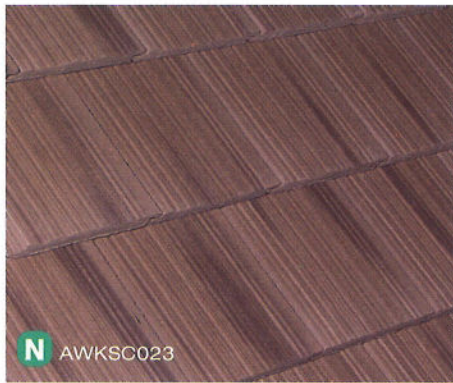

N AWKSC023

BARKWOOD Standard Color-Thru
Maple Brown with Dark Brown flash