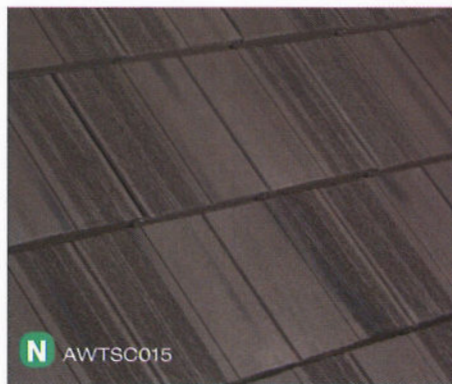

## Standard Trim

Windsor Ridge  
Windsor Rake

**S** AWTSC010

**MANATEE** Standard Color-Thru  
Gray with Black and White flash

**S** AWTSC010

**MANATEE** Standard Color-Thru  
Gray with Black and White flash