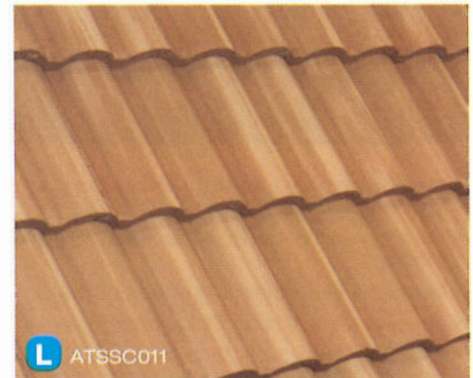

L ATSSC011

SAND DOLLAR Standard Color-Thru
Tan with White flash