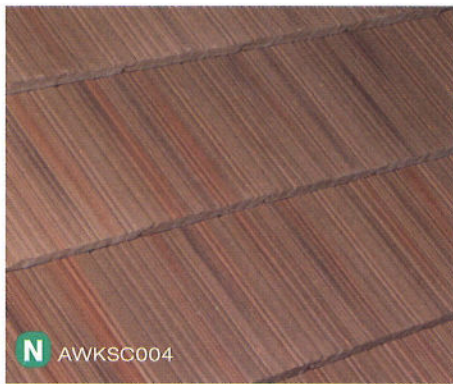

## Standard Trim

Shake Ridge

Shake Rake

**N** AWKSC024

**AMERICAN OAK** Standard Color-Thru  
Medium Tan with Black and Brown flash

**N** AWKSC004

**SANDHILL** Standard Color-Thru  
Golden Brown with Brown and light Orange flash