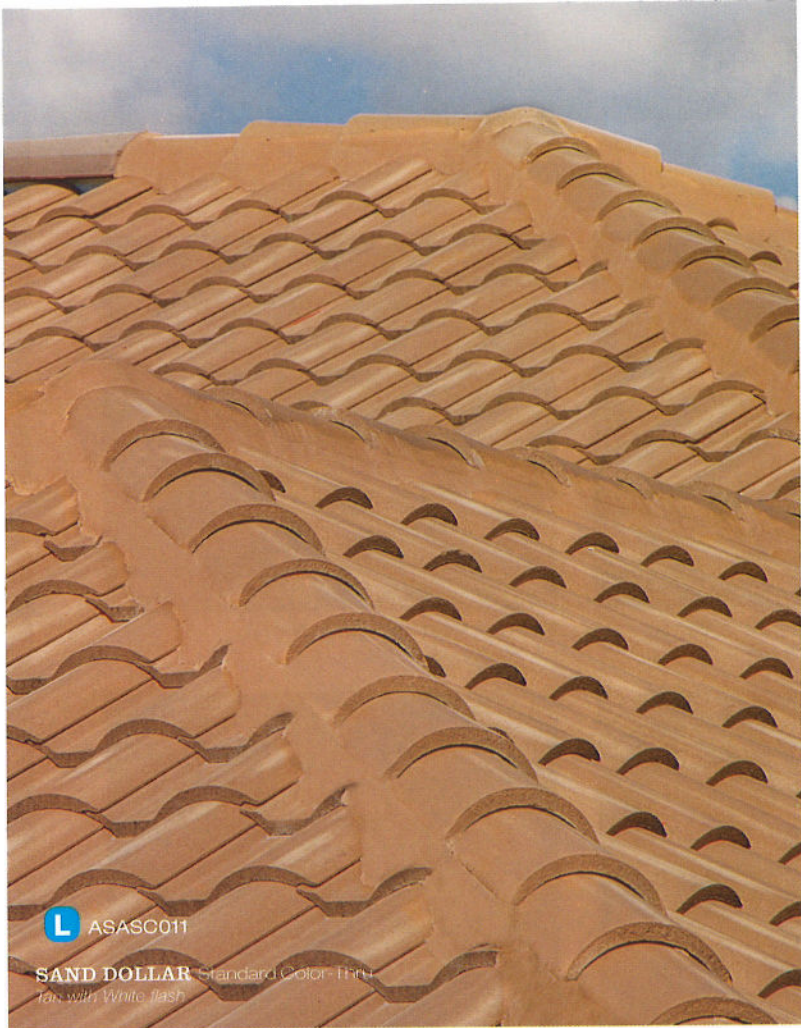

L ASASC011

SAND DOLLAR Standard Color-Thru
Tan with White flash