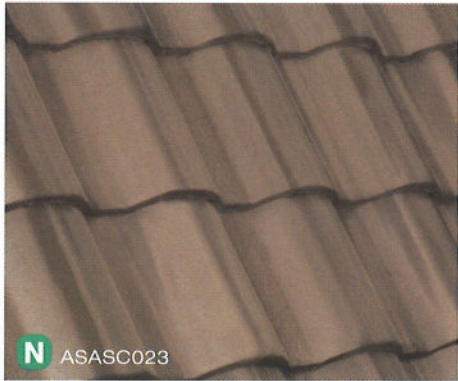

N ASASC024

N ASASC023

BARKWOOD Standard Color-Thru
Maple Brown with Dark Brown flash