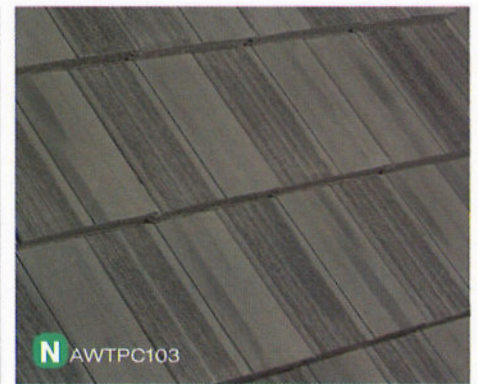

N AWTSC103

SEA GREEN Premium Color-Thru
Dark Green with Black flash