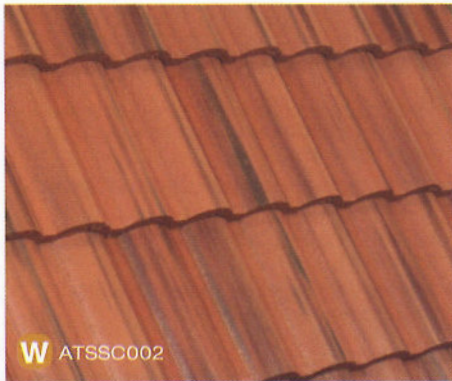

W ATSSC002

BURNT TERRA COTTA Standard Color-Thru
Terra Cotta with Black and Mahogany flash