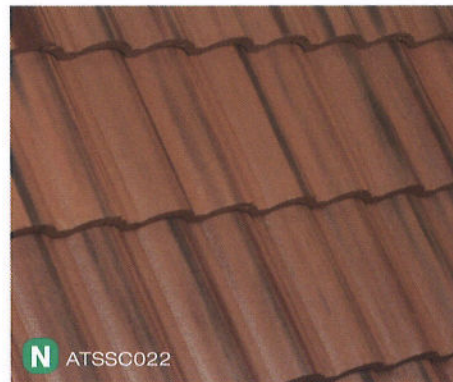

**W** ATSSC016

**SMOKED FIRECLAY** Standard Color-Thru  
Light Red with White flash

**W** ATSSC018

**SAND CANYON** Standard Color-Thru  
Tan with Brown and Red flash

**N** ATSSC022

**SEQUOIA** Standard Color-Thru  
Medium Brown with Black and Dark Brown flash