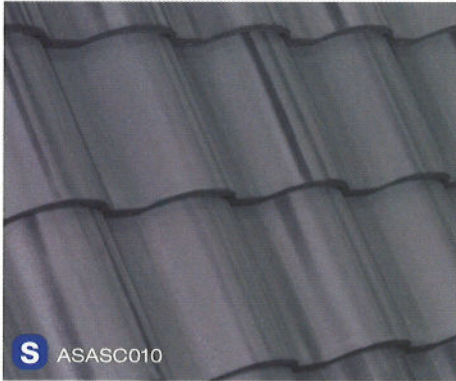

L ASASC011

Sanibel

Standard Trim

Universal Trim

S ASASC010

MANATEE Standard Color-Thru
Gray with Black and White flash