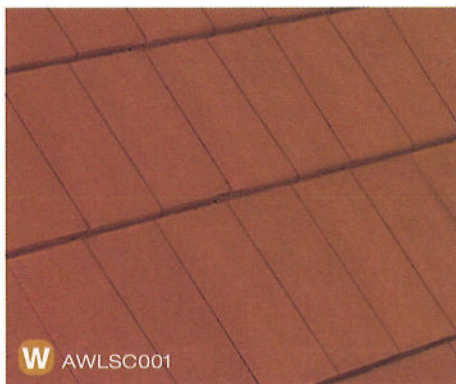

## Standard Trim

- Shake Ridge
- Shake Rake

**S** AWLCEB313

**MOONLIGHT GRAY BLEND** Custom Blends

Gray, Light Gray, and Charcoal with White and Black flash

**W** AWLSC001

**MISSION TERRA COTTA** Standard Color-Thru  
Terra Cotta