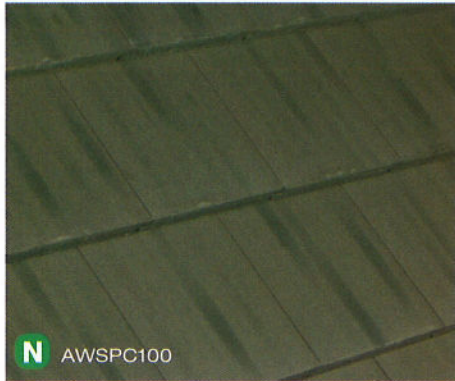

Windsor Slate

Standard Trim

Windsor Ridge
Windsor Rake

N AWSPC100