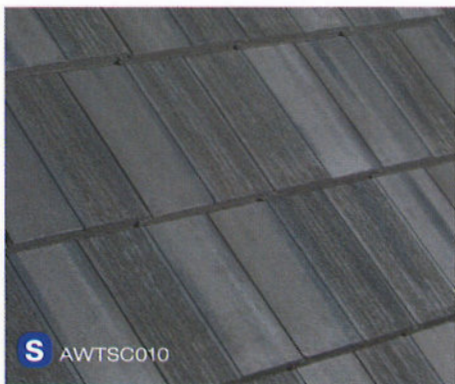

## Standard Trim

Windsor Ridge  
Windsor Rake

**S** AWTSC010

**MANATEE** Standard Color-Thru  
Gray with Black and White flash

**S** AWTSC010

**MANATEE** Standard Color-Thru  
Gray with Black and White flash