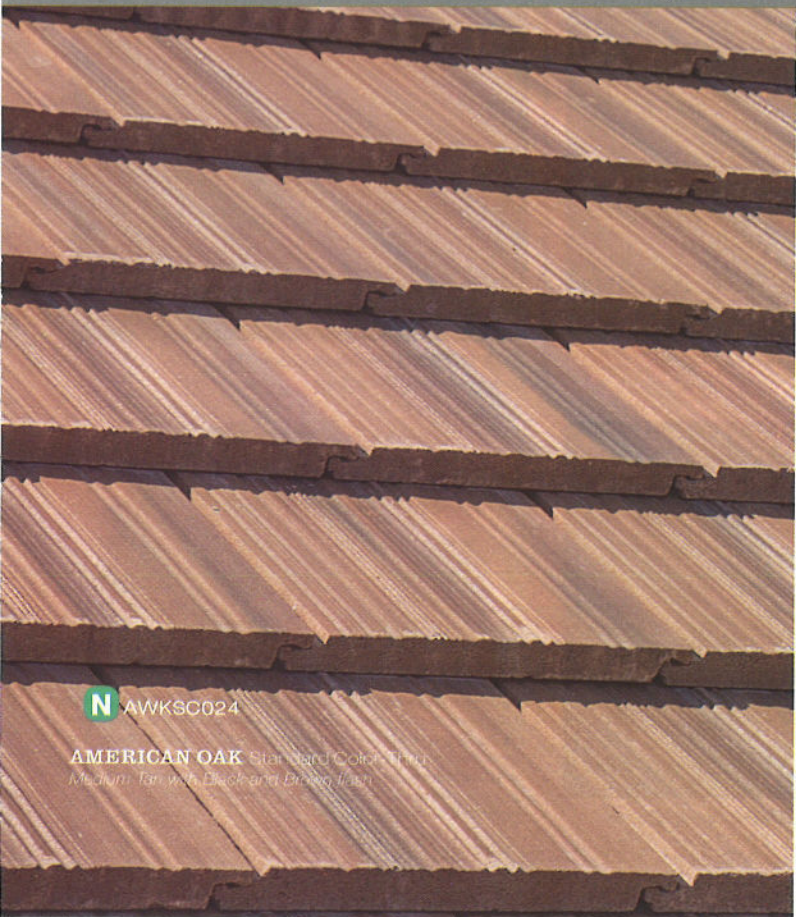

N AWKSC023

BARKWOOD Standard Color-Thru
Medium Brown with Dark Brown Flash

S AWTCB312

THUNDERSTORM BLEND Custom Blend
Black with Black Flash

Finishes that provide an authentic look