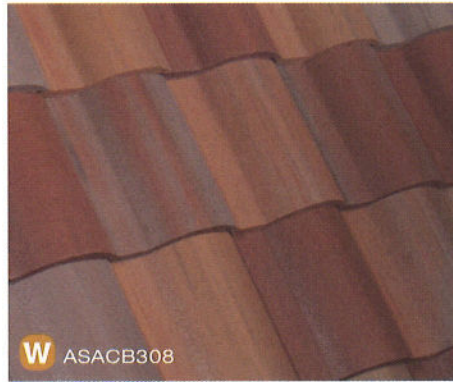

SAN ANTONIO BLEND Custom Blends
Terra Cotta, Tan, Ash Brown with Dark and light Brown flash

W ASACB308