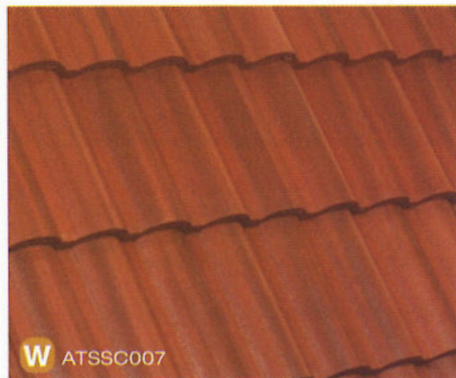

W ATSSC007

BOUGAINVILLEA Standard Color-Thru
Orange Red with Red flash