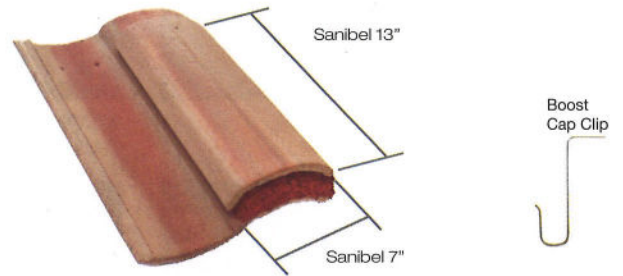

% Boost	Additional*	
	Pieces	Lbs /Square
10%	9	65 lbs.
20%	18	130 lbs.
30%	.27	195 lbs.

*The weight per square that would be added to the roof depends on the percentage of boosted caps used.