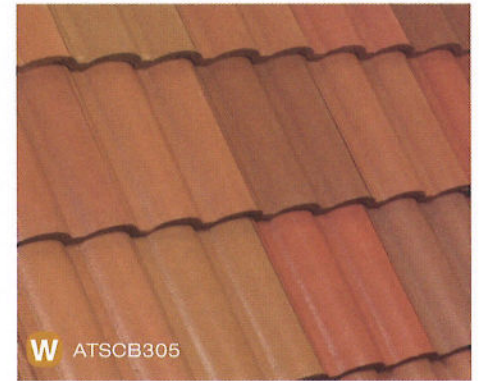

**W** ATSSC016

**SMOKED FIRECLAY** Standard Color-Thru  
Light Red with White flash

**W** ATSSC018

**SAND CANYON** Standard Color-Thru  
Tan with Brown and Red flash

**N** ATSSC022

**SEQUOIA** Standard Color-Thru  
Medium Brown with Black and Dark Brown flash

**N** ATSPC100

**EVERGLADES** Premium Color-Thru  
Green with Dark Green flash

**L** ATSPC101

**POLAR WHITE** Premium Color-Thru  
White cement with White slurry

**W** ATSCB302

**SAN ANTONIO** Custom Blends  
Terra Cotta, Tan, Ash Brown with Dark Brown and Red flash