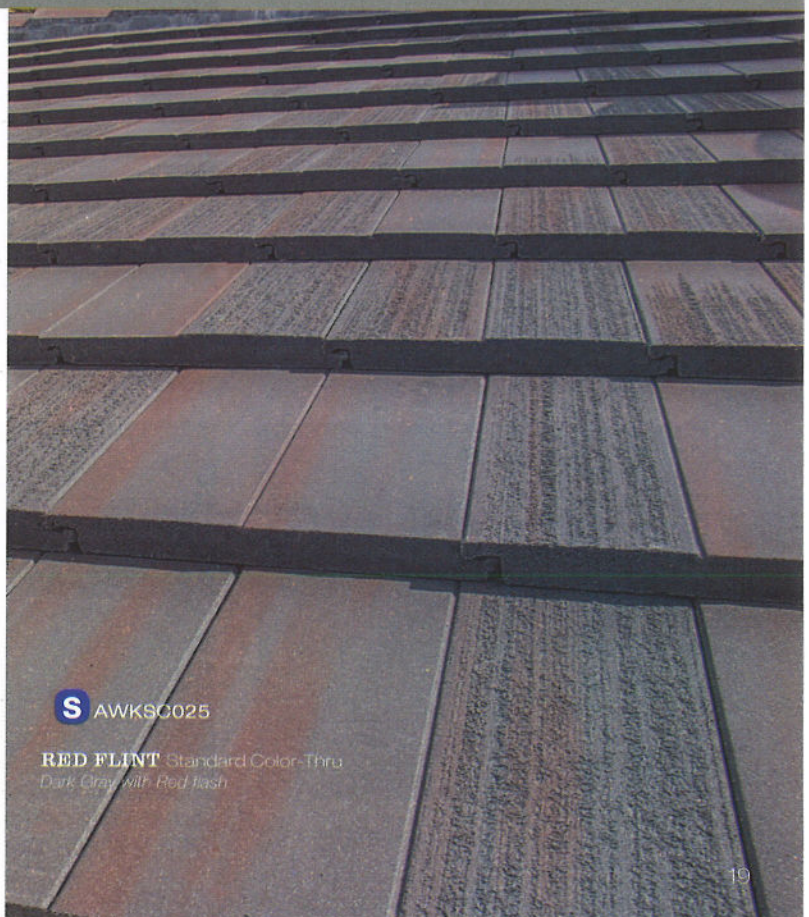

N AWKSC023

BARKWOOD Standard Color-Thru
Medium Brown with Dark Brown Flash

S AWTCB312

THUNDERSTORM BLEND Custom Blend
Black with Black Flash

Finishes that provide an authentic look