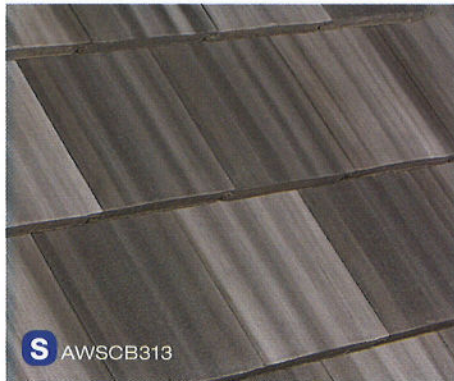

**W** AWSCB308

**NEW FLORIDA BLEND** Custom Blends  
Red, Gray, and Golden Tan with Black and Brown flash

**S** AWSCB311

**CHARCOAL BLACK BLEND** Custom Blends  
Charcoals

**S** AWSCB312

**THUNDERSTORM BLEND** Custom Blends  
Black with Black flash