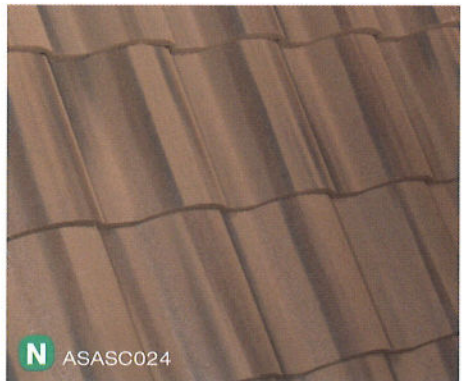

N ASASC024

AMERICAN OAK Standard Color-Thru
Medium Tan with Black and Brown flash