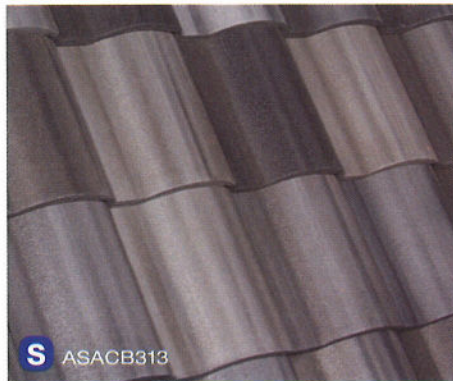

NUEVA ESPAÑA BLEND Custom Blends
Terra Cotta, Clay, and Tan

S ASACB313