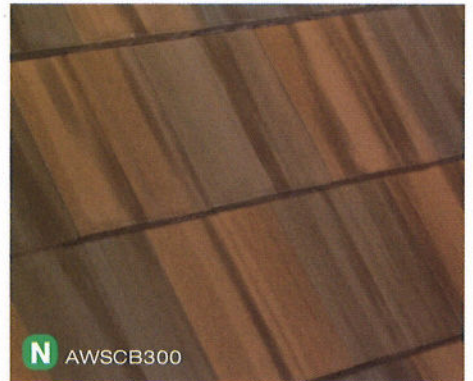

## Standard Trim

Windsor Ridge  
Windsor Rake

**N** AWSPC100

**EVERGLADES** Premium Color-Thru  
Green with Dark Green flash

**L** AWSPC101

**POLAR WHITE** Premium Color-Thru  
White cement with White slurry