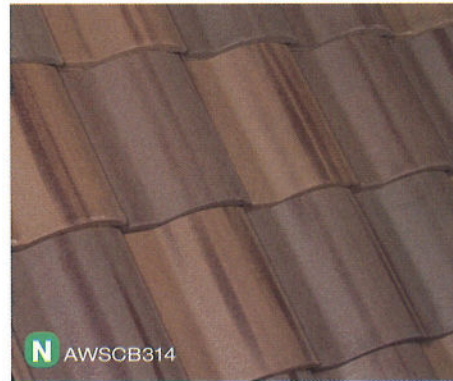

NEW FLORIDA BLEND Custom Blends
Red, Gray, and Golden Tan with Black and Brown flash

N AWSCB314