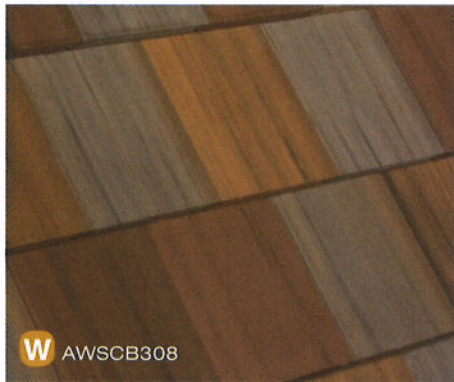

POLAR WHITE Premium Color-Thru
White cement with White slurry

W AWSCB308