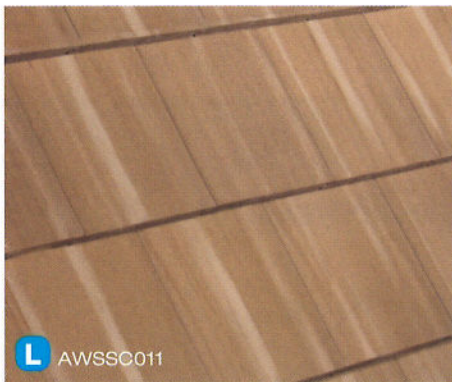

BOUGAINVILLEA Standard Color-Thru
Orange Red with Red flash

L AWSSC011