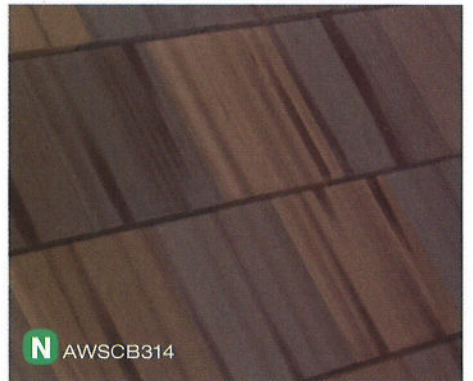

CHARCOAL BLACK BLEND Custom Blends
Charcoals

N AWSCB314