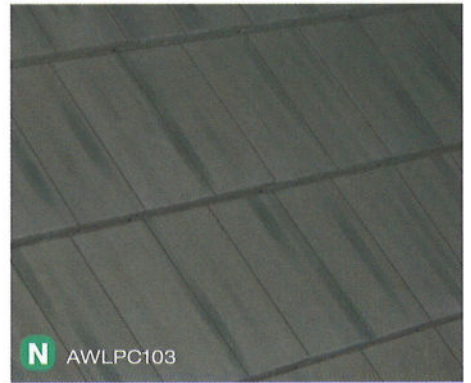

N AWLPC103

SEA GREEN Premium Color-Thru
Dark Green with Black flash