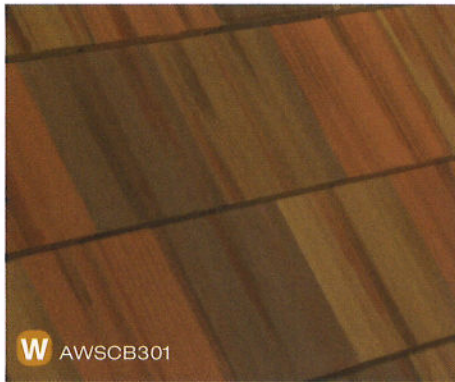

EVERGLADES Premium Color-Thru
Green with Dark Green flash

W AWSCB301