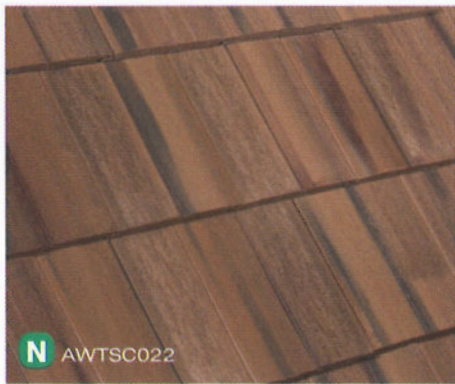

N AWTSC022

SEQUOIA Standard Color-Thru
Medium Brown with Black and Dark Brown flash