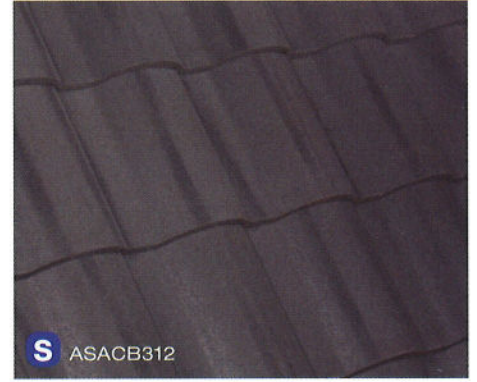

NAVAJO BLEND Custom Blends
Tan, Red, and Mahogany, with Brown flash

S ASACB312