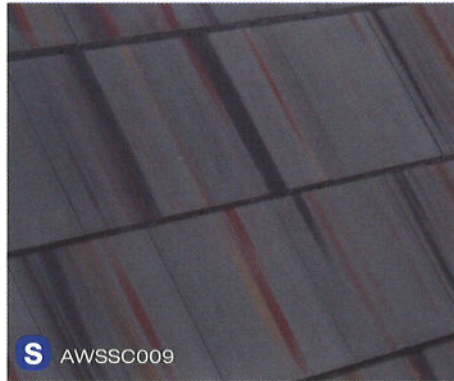

Windsor Slate

Standard Trim

Windsor Ridge
Windsor Rake

W AWSSC007

S AWSSC009

S AWSSC010

L AWSSC011

L AWSSC012

N AWSSC015

W AWSSC016

N AWSSC017

N AWSSC020

N AWSSC021

N AWSSC024

N AWSSC026