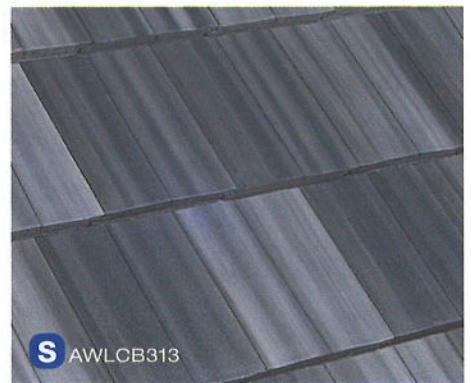

S AWLCB313

MOONLIGHT GRAY BLEND Custom Blends
Gray, Light Gray, and Charcoal with White and Black flash